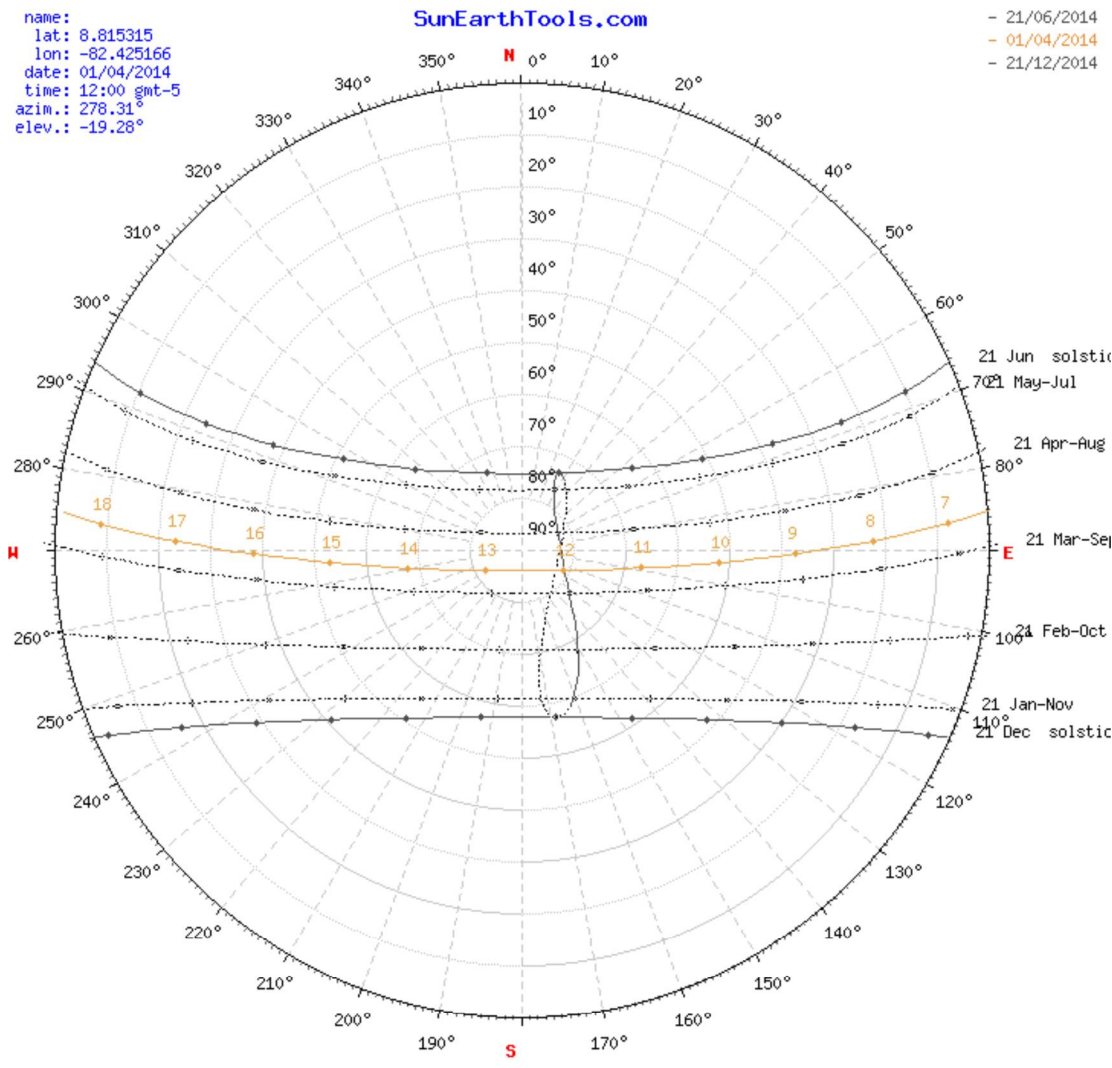

14:02 | Monday 19 August 2019

Mode: path+ray

Insert this map tool in your site

- Back to top
- Content
- Data + Map
- Chart Polar
- Chart Cartesian
- Table
- Annual sun path
- download PDF

Bold line: Trasparent background: Months path: execute

[Back to top](#) | [Content](#) | [Data + Map](#) | [Chart Polar](#) | [Chart Cartesian](#) | [Table](#) | [Annual sun path](#) | [download PDF](#)

sun position 	Elevation	Azimuth	latitude	longitude
01/04/2014 12:00 GMT-5	80.71°	115.74°	8.815315° N	82.425166° W
twilight 	Sunrise	Sunset	Azimuth Sunrise	Azimuth Sunset
twilight -0.833°	06:27:21	18:39:50	85.2°	275°
Civil twilight -6°	06:06:21	19:00:49	84.37°	275.84°
Nautical twilight -12°	05:41:56	19:25:15	83.34°	276.89°
Astronomical twilight -18°	05:17:27	19:49:45	82.2°	278.04°
daylight 	hh:mm:ss	diff. dd+1	diff. dd-1	Noon
01/04/2014	12:12:29	00:00:29	-00:00:28	12:33:35

Step (minute):  [download Excel table](#)

Date:	01/04/2014 GMT-5	
coordinates:	8.815315, -82.425166	
location:	8.81531500,-82.42516600	
hour	Elevation	Azimuth
06:27:21	-0.833°	85.2°
6:35:00	1.05°	85.49°
6:40:00	2.28°	85.68°
6:45:00	3.51°	85.86°
6:50:00	4.74°	86.05°
6:55:00	5.98°	86.23°
7:00:00	7.21°	86.41°
7:5:00	8.44°	86.59°
7:10:00	9.68°	86.77°
7:15:00	10.91°	86.95°
7:20:00	12.15°	87.13°
7:25:00	13.38°	87.3°
7:30:00	14.61°	87.48°
7:35:00	15.85°	87.66°
7:40:00	17.08°	87.83°
7:45:00	18.32°	88.01°
7:50:00	19.55°	88.18°
7:55:00	20.79°	88.36°
8:00:00	22.02°	88.54°
8:5:00	23.26°	88.71°
8:10:00	24.49°	88.89°
8:15:00	25.73°	89.07°
8:20:00	26.97°	89.25°
8:25:00	28.2°	89.44°
8:30:00	29.44°	89.62°
8:35:00	30.67°	89.81°
8:40:00	31.91°	90°
8:45:00	33.14°	90.19°
8:50:00	34.38°	90.38°
8:55:00	35.61°	90.58°
9:00:00	36.85°	90.78°
9:5:00	38.09°	90.98°
9:10:00	39.32°	91.19°
9:15:00	40.56°	91.41°
9:20:00	41.79°	91.63°
9:25:00	43.03°	91.85°
9:30:00	44.26°	92.08°