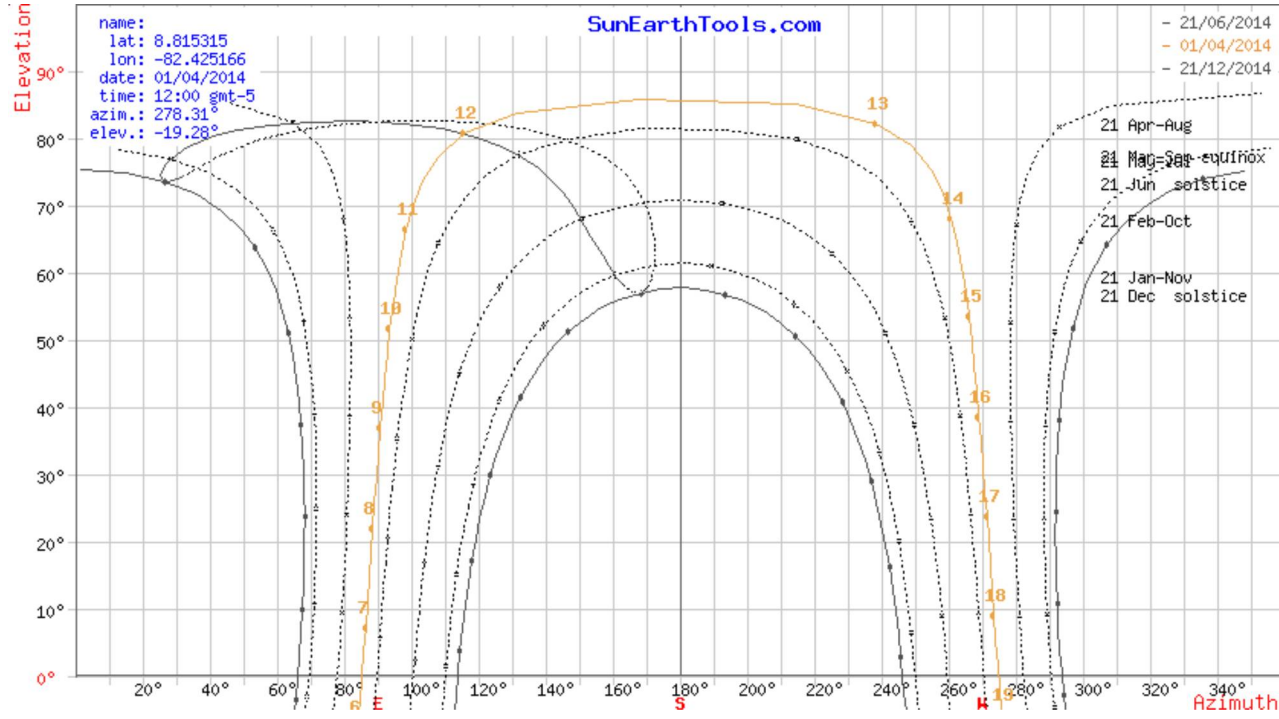

14:02 | Monday 19 August 2019

Mode: path+ray

Insert this map tool in your site

- Back to top
- Content
- Data + Map
- Chart Polar
- Chart Cartesian
- Table
- Annual sun path
- download PDF

Bold line: Trasparent background: Months path: execute

[Back to top](#) | [Content](#) | [Data + Map](#) | [Chart Polar](#) | [Chart Cartesian](#) | [Table](#) | [Annual sun path](#) | [download PDF](#)

sun position 	Elevation	Azimuth	latitude	longitude
01/04/2014 12:00 GMT-5	80.71°	115.74°	8.815315° N	82.425166° W
twilight 	Sunrise	Sunset	Azimuth Sunrise	Azimuth Sunset
twilight -0.833°	06:27:21	18:39:50	85.2°	275°
Civil twilight -6°	06:06:21	19:00:49	84.37°	275.84°
Nautical twilight -12°	05:41:56	19:25:15	83.34°	276.89°
Astronomical twilight -18°	05:17:27	19:49:45	82.2°	278.04°
daylight 	hh:mm:ss	diff. dd+1	diff. dd-1	Noon
01/04/2014	12:12:29	00:00:29	-00:00:28	12:33:35

Step (minute):  [download Excel table](#)

Date:	01/04/2014 GMT-5	
coordinates:	8.815315, -82.425166	
location:	8.81531500,-82.42516600	
hour	Elevation	Azimuth
06:27:21	-0.833°	85.2°
6:35:00	1.05°	85.49°
6:40:00	2.28°	85.68°
6:45:00	3.51°	85.86°
6:50:00	4.74°	86.05°
6:55:00	5.98°	86.23°
7:00:00	7.21°	86.41°
7:5:00	8.44°	86.59°
7:10:00	9.68°	86.77°
7:15:00	10.91°	86.95°
7:20:00	12.15°	87.13°
7:25:00	13.38°	87.3°
7:30:00	14.61°	87.48°
7:35:00	15.85°	87.66°
7:40:00	17.08°	87.83°
7:45:00	18.32°	88.01°
7:50:00	19.55°	88.18°
7:55:00	20.79°	88.36°
8:00:00	22.02°	88.54°
8:5:00	23.26°	88.71°
8:10:00	24.49°	88.89°
8:15:00	25.73°	89.07°
8:20:00	26.97°	89.25°
8:25:00	28.2°	89.44°
8:30:00	29.44°	89.62°
8:35:00	30.67°	89.81°
8:40:00	31.91°	90°
8:45:00	33.14°	90.19°
8:50:00	34.38°	90.38°
8:55:00	35.61°	90.58°
9:00:00	36.85°	90.78°
9:5:00	38.09°	90.98°
9:10:00	39.32°	91.19°
9:15:00	40.56°	91.41°
9:20:00	41.79°	91.63°
9:25:00	43.03°	91.85°
9:30:00	44.26°	92.08°