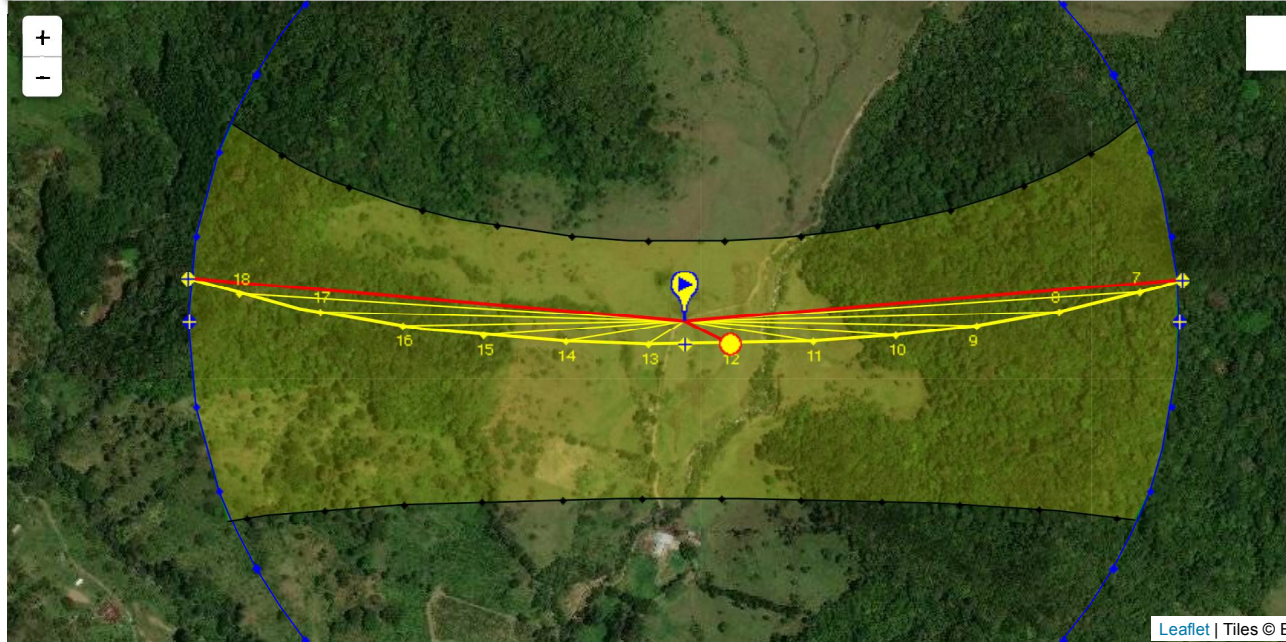

Select Language

Donate

select your points

search

SunRise: 06:27:21 * 85.2° | SunSet: 18:39:50 * 275° |

select your shadow profile

Name

execute

Solar Disk Analemma Solstice

year month day hour minute

2014 04 01 12 00

Time zone GMT-5 DST Default

- Home
- Photovoltaic payback
- Sun Position
- CO₂ Emissions
- Unit of measure converter
- Full interactive map
- Measure on Map
- Distance
- Coordinates conversion
- Sunrise Sunset Calendar
- Photovoltaic FAQ
- Build a sundial
- GPS trace
- User page

14:02 | Monday 19 August 2019

Mode: path+ray

Insert this map tool in your site

- Back to top
- Content
- Data + Map
- Chart Polar
- Chart Cartesian
- Table
- Annual sun path
- download PDF

Bold line: Trasparent background: Months path: execute

Step (minute):  [download Excel table](#)

Date:	01/04/2014 GMT-5	
coordinates:	8.815315, -82.425166	
location:	8.81531500,-82.42516600	
hour	Elevation	Azimuth
06:27:21	-0.833°	85.2°
6:35:00	1.05°	85.49°
6:40:00	2.28°	85.68°
6:45:00	3.51°	85.86°
6:50:00	4.74°	86.05°
6:55:00	5.98°	86.23°
7:00:00	7.21°	86.41°
7:5:00	8.44°	86.59°
7:10:00	9.68°	86.77°
7:15:00	10.91°	86.95°
7:20:00	12.15°	87.13°
7:25:00	13.38°	87.3°
7:30:00	14.61°	87.48°
7:35:00	15.85°	87.66°
7:40:00	17.08°	87.83°
7:45:00	18.32°	88.01°
7:50:00	19.55°	88.18°
7:55:00	20.79°	88.36°
8:00:00	22.02°	88.54°
8:5:00	23.26°	88.71°
8:10:00	24.49°	88.89°
8:15:00	25.73°	89.07°
8:20:00	26.97°	89.25°
8:25:00	28.2°	89.44°
8:30:00	29.44°	89.62°
8:35:00	30.67°	89.81°
8:40:00	31.91°	90°
8:45:00	33.14°	90.19°
8:50:00	34.38°	90.38°
8:55:00	35.61°	90.58°
9:00:00	36.85°	90.78°
9:5:00	38.09°	90.98°
9:10:00	39.32°	91.19°
9:15:00	40.56°	91.41°
9:20:00	41.79°	91.63°
9:25:00	43.03°	91.85°
9:30:00	44.26°	92.08°